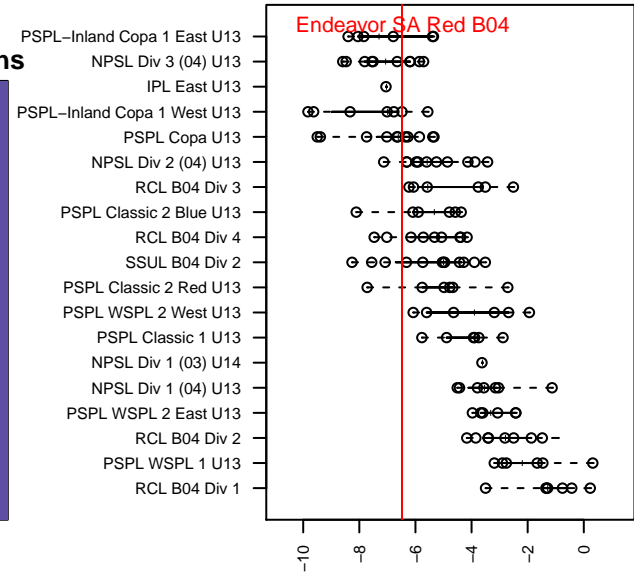

Endeavor SA Red B04

, WA
 B04 total strength=642
 attack=0.93 defense=0.36
 fall league = PSPL–Inland Copa 1 West U13
 spr league = Spr PSPL SuperLeague East U13

alt names used:
 ENDEAVOUR SOCCER ACADEMY BOYS '04
 Endeavour Soccer Academy Boys '04 Allred
 Endeavour Soccer Academy Boys '04 Allred
 ENDEAVOUR SOCCER ACADEMY BOYS '04

Venues played:
 2016 Les Schwab NW Cup U13 U13
 2016 PSPL–Inland Copa 1 West U13
 2016 Spr PSPL SuperLeague East U13
 2016 WA Cup U13 Gold U13

Endeavor SA Red B04
 Dots are actual minus expected GF (blue circles) and GA (red triangles).
 Blue line is smoothed change in attack strength. Red is smoothed change in defense strength.

**attack and defense variance (black dot)
relative to other teams
and top 10 in region**

**attack and defense rating
relative to others at age
and all opponents in last 13 months**

Performance relative to 13 month average