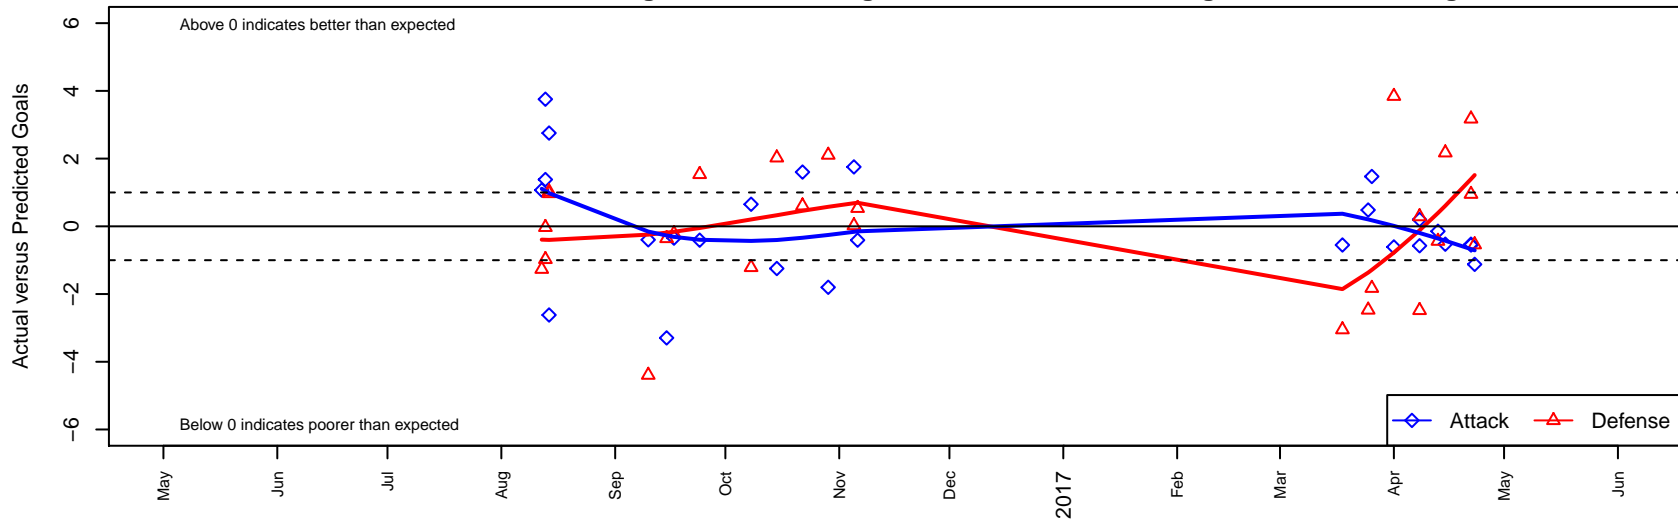

Endeavor SA Red B04

, WA
 B04 total strength=642
 attack=0.93 defense=0.36
 fall league = PSPL–Inland Copa 1 West U13
 spr league = Spr PSPL SuperLeague East U13

alt names used:
 ENDEAVOUR SOCCER ACADEMY BOYS '04
 Endeavour Soccer Academy Boys '04 Allred
 Endeavour Soccer Academy Boys '04 Allred
 ENDEAVOUR SOCCER ACADEMY BOYS '04

Venues played:
 2016 Les Schwab NW Cup U13 U13
 2016 PSPL–Inland Copa 1 West U13
 2016 Spr PSPL SuperLeague East U13
 2016 WA Cup U13 Gold U13

Endeavor SA Red B04
 Dots are actual minus expected GF (blue circles) and GA (red triangles).
 Blue line is smoothed change in attack strength. Red is smoothed change in defense strength.

**attack and defense variance (black dot)
relative to other teams
and top 10 in region**

**attack and defense rating
relative to others at age
and all opponents in last 13 months**

Performance relative to 13 month average